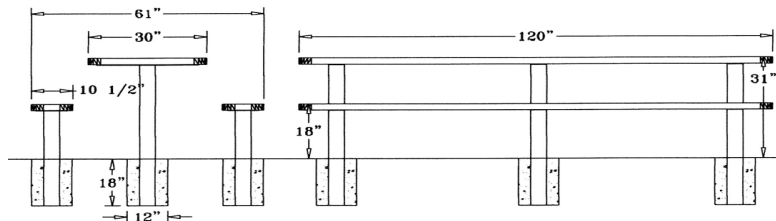

Colors

* Available in Polyethylene only
** Available in Polyethylene and Plastisol

NATIONAL OUTDOOR FURNITURE, INC.

P.O. Box 296 Riverhead, NY 11901
Toll-Free Phone: 1-888-663-4621
Phone: 631-369-9099 Fax: 631-207-8312
Email: nofinc@optonline.net
www.outdoorchaise.com

NATIONAL OUTDOOR FURNITURE, INC.

P.O. Box 325 Pomfret Center, Ct 06259
Toll-Free Phone: 1-888-516-8873
Phone: 1-860-974-9996 Fax: 516-706-1901
Email: nofinc@earthlink.net
www.outdoorchaise.com