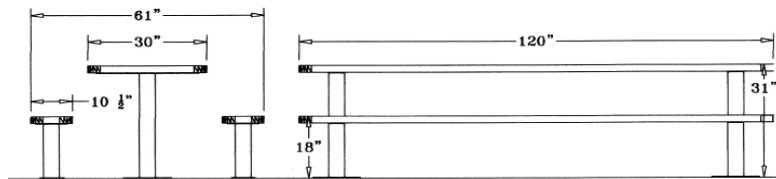

Regal Style

10' Regal Table with (2) Unattached Seats, Rounded Corners - Surface Mount.

- 457 lbs.
- Top and seats are made with heavy duty plastisol or polyethylene 3/4" #9 expanded metal inside a 2" x 2" x 1/8" angle iron frame.
- (3) 4" square zinc coated, powder coated, galvanized pedestal frames on seats and top.
- With or without umbrella hole.
- Some assembly required.

Item #: WC RU10SM

Regal Style

10' Regal Table with (2) Unattached Seats, Rounded Corners - Inground Mount.

- 457 lbs.
- Top and seats are made with heavy duty plastisol or polyethylene 3/4" #9 expanded metal inside a 2" x 2" x 1/8" angle iron frame.
- (3) 4" square zinc coated, powder coated, galvanized pedestal frames on seats and top.
- With or without umbrella hole.
- Some assembly required.