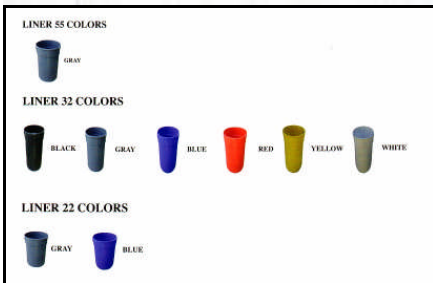

32 Gallon Avenue Perforated Trash Receptacle

- 75 Lbs.
- Polyethylene coated 11 gauge punched steel with large hole border.
- Flat lid/dome top, liner and ash attachment sold separately. Dome top and liner come in limited colors. 8" Lid opening can be purchased with or without ash bonnet or rain bonnet.
- Also available in 22 gallon receptacle.
- Mounting options available.

Item #: WC TP32

Standard Textured Polyethylene Colors

NATIONAL OUTDOOR FURNITURE, INC.

P.O. Box 296 Riverhead, NY 11901
 Toll-Free Phone: 1-888-663-4621
 Phone: 631-369-9099 Fax: 631-207-8312
 Email: nofinc@optonline.net
www.outdoorchaise.com