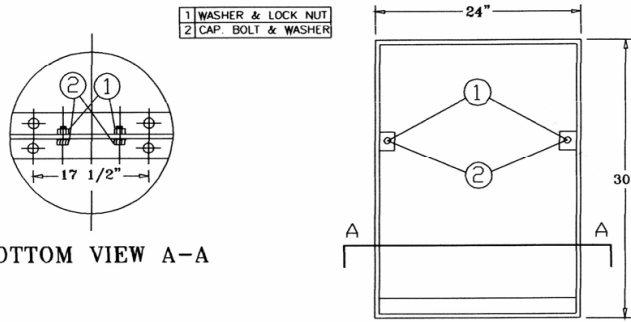

Standard Textured Polyethylene Colors