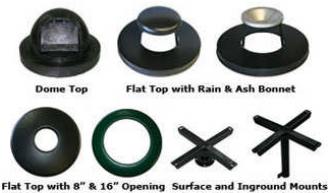

32 Gallon Tapered Trash Receptacle.

- 78 lbs.
- 3/4" #9 Polyethylene coated expanded metal.
- Flat lid/dome top and liner sold separately. Dome top and liner come in limited colors. 8" Lid opening can be purchased with or without ash bonnet or rain bonnet.
- Mounting options available.

Item #: WC TT32

LINER 55 COLORS
 GRAY

LINER 32 COLORS
 BLACK GRAY BLUE RED YELLOW WHITE

LINER 22 COLORS
 GRAY BLUE

Standard Textured Polyethylene Colors

<p>NATIONAL OUTDOOR FURNITURE, INC. P.O. Box 296 Riverhead, NY 11901 Toll-Free Phone: 1-888-663-4621 Phone: 631-369-9099 Fax: 631-207-8312 Email: nofinc@optonline.net www.outdoorchaise.com</p>	<p>NATIONAL OUTDOOR FURNITURE, INC. P.O. Box 325 Pomfret Center, Ct 06259 Toll-Free Phone: 1-888-516-8873 Phone: 1-860-974-9996 Fax: 516-706-1901 Email: nofinc@earthlink.net www.outdoorchaise.com</p>
---	--