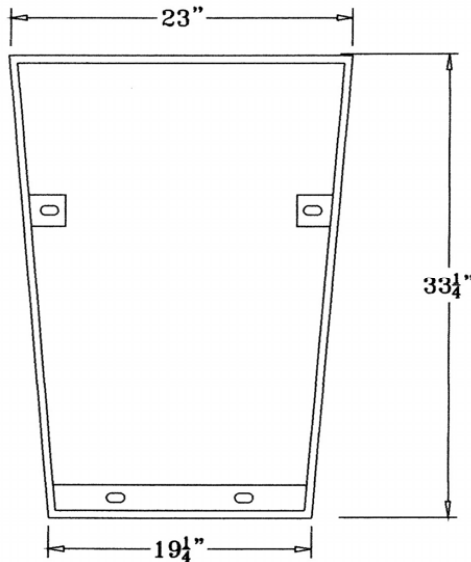

LINER 55 COLORS
GRAY

LINER 32 COLORS
BLACK GRAY BLUE RED YELLOW WHITE

LINER 22 COLORS
GRAY BLUE