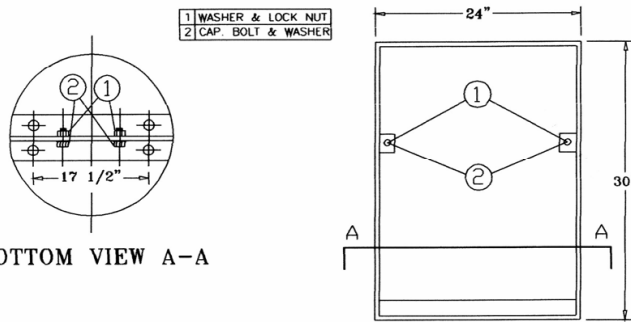

BOTTOM VIEW A-A