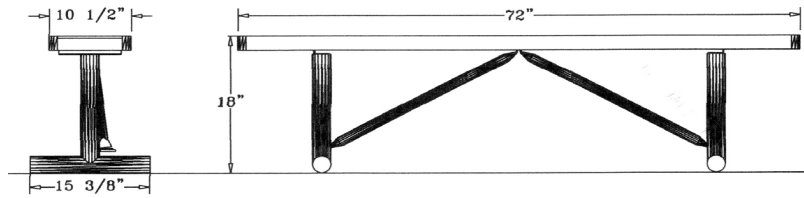

8' UltraLeisure Bench, No Back, Rounded Corners – Portable.

- 76 lbs.
- Seat is made with heavy duty plastisol or polyethylene 3/4" #9 expanded pvc coated steel inside a 2" x 3/4" x 1/8" angle iron frame.
- (2) 2 3/8" O.D. zinc coated, powder coated galvanized steel legs.
- 10 1/2" Deep seat.
- Some assembly required.

Item #: WC ULB8P