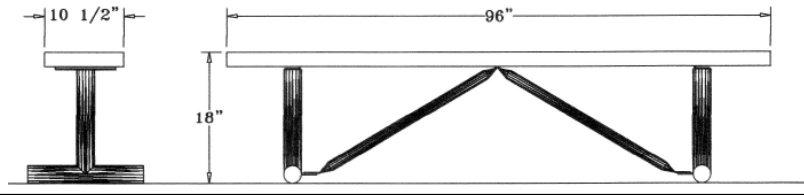

6' UltraLeisure Bench, No Back, Rounded Corners – Portable.

- 38 lbs.
- Seat is made with heavy duty plastisol or polyethylene 3/4" #9 expanded pvc coated steel inside a 2" x 3/4" x 1/8" angle iron frame.
- (2) 2 3/8" O.D. zinc coated, powder coated galvanized steel legs.
- 10 1/2" Deep seat.
- Some assembly required.

Item #: WC ULB6P

8' UltraLeisure Bench, No Back, Rounded Corners – Portable.

- 76 lbs.
- Seat is made with heavy duty plastisol or polyethylene 3/4" #9 expanded pvc coated steel inside a 2" x 3/4" x 1/8" angle iron frame.
- (2) 2 3/8" O.D. zinc coated, powder coated galvanized steel legs.
- 10 1/2" Deep seat.
- Some assembly required.

Item #: WC ULB8P

Colors

NATIONAL OUTDOOR FURNITURE, INC.

P.O. Box 296 Riverhead, NY 11901
Toll-Free Phone: 1-888-663-4621
Phone: 631-369-9099 Fax: 631-207-8312
Email: nofinc@optonline.net
www.outdoorchaise.com

NATIONAL OUTDOOR FURNITURE, INC.

P.O. Box 325 Pomfret Center, Ct 06259
Toll-Free Phone: 1-888-516-8873
Phone: 1-860-974-9996 Fax: 516-706-1901
Email: nofinc@earthlink.net
www.outdoorchaise.com