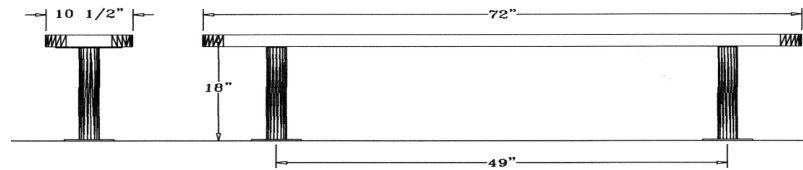

Ultraleisure Style

6' UltraLeisure Bench, No Back, Rounded Corners – Surface Mount.

- 38 lbs.
- Seat is made with heavy duty plastisol or polyethylene 3/4" #9 expanded coated steel inside a 2" x 3/4" x 1/8" pvc coated angle iron frame.
- (2) 2 3/8" O.D. zinc coated, powder coated galvanized steel legs.
- 10 1/2" Deep seat.
- Some assembly required.

Item #: WC ULB6SM

Ultraleisure Style

8' UltraLeisure Bench, No Back, Rounded Corners – Surface Mount.

- 76 lbs.
- Seat is made with heavy duty plastisol or polyethylene 3/4" #9 expanded coated steel inside a 2" x 3/4" x 1/8" pvc coated angle iron frame.
- (2) 2 3/8" O.D. zinc coated, powder coated galvanized steel legs.
- 10 1/2" Deep seat.
- Some assembly required.