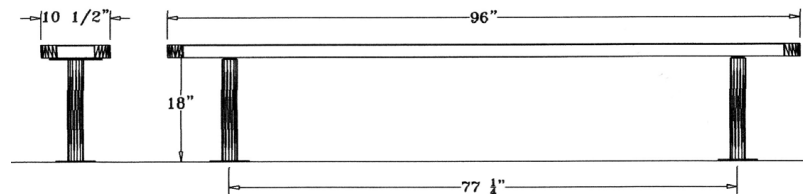

6' UltraLeisure Bench, No Back, Rounded Corners – Surface Mount.

- 38 lbs.
- Seat is made with heavy duty plastisol or polyethylene 3/4" #9 expanded coated steel inside a 2" x 3/4" x 1/8" pvc coated angle iron frame.
- (2) 2 3/8" O.D. zinc coated, powder coated galvanized steel legs.
- 10 1/2" Deep seat.
- Some assembly required.

Item #: WC ULB6SM

8' UltraLeisure Bench, No Back, Rounded Corners – Surface Mount.

- 76 lbs.
- Seat is made with heavy duty plastisol or polyethylene 3/4" #9 expanded coated steel inside a 2" x 3/4" x 1/8" pvc coated angle iron frame.
- (2) 2 3/8" O.D. zinc coated, powder coated galvanized steel legs.
- 10 1/2" Deep seat.
- Some assembly required.

Item #: WC ULB8SM

Textured Polyethylene and Plastisol Colors

NATIONAL OUTDOOR FURNITURE, INC.

P.O. Box 296 Riverhead, NY 11901
Toll-Free Phone: 1-888-663-4621
Phone: 631-369-9099 Fax: 631-207-8312
Email: nofinc@optonline.net
www.outdoorchaise.com

NATIONAL OUTDOOR FURNITURE, INC.

P.O. Box 325 Pomfret Center, Ct 06259
Toll-Free Phone: 1-888-516-8873
Phone: 1-860-974-9996 Fax: 516-706-1901
Email: nofinc@earthlink.net
www.outdoorchaise.com