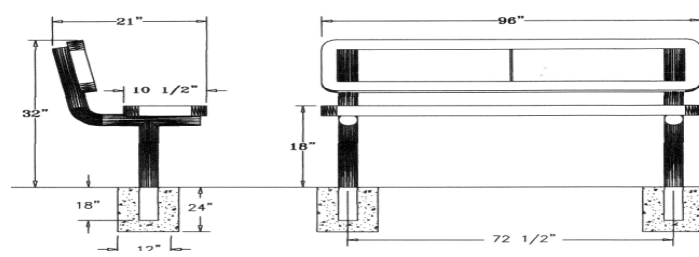

6' UltraLeisure Bench, With Back, Rounded Corners – Inground Mount.

- 113 lbs.
- Seat and back is made with heavy duty 3/4" #9 expanded plastisol or polyethylene coated steel inside a 2" x 3/4" x 1/8" angle iron pvc coated frame.
- (2) 2 3/8" O.D. zinc coated, powder coated galvanized steel legs.
- 10 1/2" Deep seat.
- Some assembly required.

Item #: WC ULB6WBIG

8' UltraLeisure Bench, With Back, Rounded Corners – Inground Mount.

- 170 lbs.
- Seat and back is made with heavy duty 3/4" #9 expanded plastisol or polyethylene coated steel inside a 2" x 3/4" x 1/8" angle iron pvc coated frame.
- (2) 2 3/8" O.D. zinc coated, powder coated galvanized steel legs.
- 10 1/2" Deep seat.
- Some assembly required.

Item #: WC ULB8WBIG

Colors

- *Blue *Mystic Blue**Mariner Blue *Teal
- *Purple **Red *Burgundy *Yellow
- **Green **Black **Brown *Clay
- *Gray *White *Orange *Sandstone

* Available in Polyethylene only
** Available in Polyethylene and Plastisol

NATIONAL OUTDOOR FURNITURE, INC.

P.O. Box 296 Riverhead, NY 11901
Toll-Free Phone: 1-888-663-4621
Phone: 631-369-9099 Fax: 631-207-8312
Email: nofinc@optonline.net
www.outdoorchaise.com

NATIONAL OUTDOOR FURNITURE, INC.

P.O. Box 325 Pomfret Center, Ct 06259
Toll-Free Phone: 1-888-516-8873
Phone: 1-860-974-9996 Fax: 516-706-1901
Email: nofinc@earthlink.net
www.outdoorchaise.com