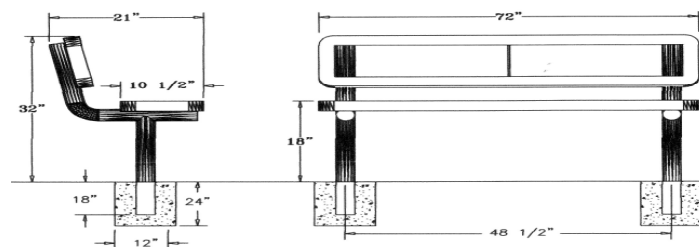

Ultraleisure Style

6' UltraLeisure Bench, With Back, Rounded Corners – Inground Mount.

- 113 lbs.
- Seat and back is made with heavy duty 3/4" #9 expanded plastisol or polyethylene coated steel inside a 2" x 3/4" x 1/8" angle iron pvc coated frame.
- (2) 2 3/8" O.D. zinc coated, powder coated galvanized steel legs.
- 10 1/2" Deep seat.
- Some assembly required.

Item #: WC ULB6WBIG

Ultraleisure Style

8' UltraLeisure Bench, With Back, Rounded Corners – Inground Mount.

- 170 lbs.
- Seat and back is made with heavy duty 3/4" #9 expanded plastisol or polyethylene coated steel inside a 2" x 3/4" x 1/8" angle iron pvc coated frame.
- (2) 2 3/8" O.D. zinc coated, powder coated galvanized steel legs.
- 10 1/2" Deep seat.
- Some assembly required.