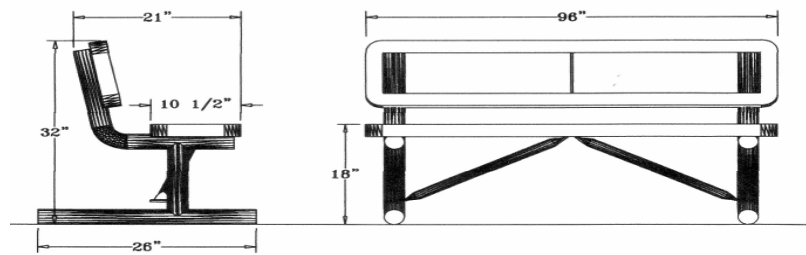

6' UltraLeisure Bench, With Back, Rounded Corners – Portable. • 108 lbs.

- Seat and back is made with heavy duty plastisol or polyethylene $\frac{3}{4}$ " #9 expanded pvc coated steel inside a 2" x $\frac{3}{4}$ " x $\frac{1}{8}$ " angle iron frame.
- (2) 2 $\frac{3}{8}$ " O.D. zinc coated, powder coated galvanized steel legs.
- 10 $\frac{1}{2}$ " Deep seat.
- Some assembly required.

Item #: WC ULB6WBP

8' UltraLeisure Bench, With Back, Rounded Corners – Portable.

- 165 lbs.
- Seat and back is made with heavy duty $\frac{3}{4}$ " #9 expanded plastisol or polyethylene coated steel inside a 2" x $\frac{3}{4}$ " x $\frac{1}{8}$ " angle iron frame.
- (2) 2 $\frac{3}{8}$ " O.D. zinc coated, powder coated galvanized steel legs.
- 10 $\frac{1}{2}$ " Deep seat.
- Some assembly required.

Item #: WC ULB8WBP

Textured Polyethylene and Plastisol Colors

NATIONAL OUTDOOR FURNITURE, INC.

P.O. Box 296 Riverhead, NY 11901
Toll-Free Phone: 1-888-663-4621
Phone: 631-369-9099 Fax: 631-207-8312
Email: nofinc@optonline.net
www.outdoorchaise.com

NATIONAL OUTDOOR FURNITURE, INC.

P.O. Box 325 Pomfret Center, Ct 06259
Toll-Free Phone: 1-888-516-8873
Phone: 1-860-974-9996 Fax: 516-706-1901
Email: nofinc@earthlink.net
www.outdoorchaise.com