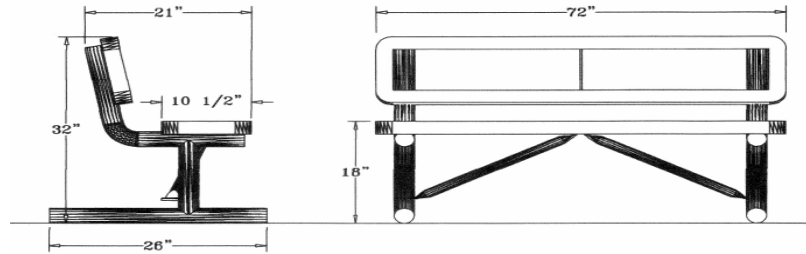

**6' UltraLeisure Bench, With Back, Rounded Corners – Portable. • 108 lbs.**

- Seat and back is made with heavy duty plastisol or polyethylene  $\frac{3}{4}$ " #9 expanded pvc coated steel inside a 2" x  $\frac{3}{4}$ " x  $\frac{1}{8}$ " angle iron frame.
- (2) 2  $\frac{3}{8}$ " O.D. zinc coated, powder coated galvanized steel legs.
- 10  $\frac{1}{2}$ " Deep seat.
- Some assembly required.

**Item #:** WC ULB6WBP

**8' UltraLeisure Bench, With Back, Rounded Corners – Portable.**

- 165 lbs.
- Seat and back is made with heavy duty  $\frac{3}{4}$ " #9 expanded plastisol or polyethylene coated steel inside a 2" x  $\frac{3}{4}$ " x  $\frac{1}{8}$ " angle iron frame.
- (2) 2  $\frac{3}{8}$ " O.D. zinc coated, powder coated galvanized steel legs.
- 10  $\frac{1}{2}$ " Deep seat.
- Some assembly required.