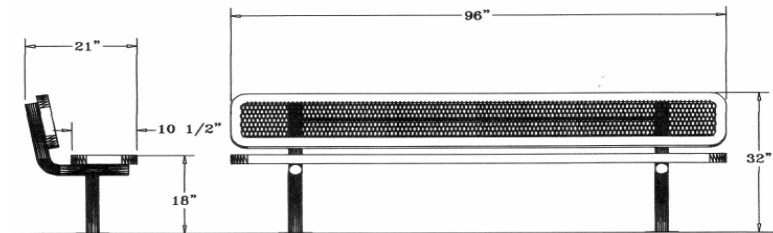

Textured Polyethylene and Plastisol Colors

Blue Mystic Blue Mariner Blue Teal

Purple Red Burgundy Yellow

Green Black Brown Clay

Gray White Orange *Sandstone

*Sandstone Available in Polyethylene Only

Surface Mounting Covers

NATIONAL OUTDOOR FURNITURE, INC.

P.O. Box 296 Riverhead, NY 11901
Toll-Free Phone: 1-888-663-4621
Phone: 631-369-9099 Fax: 631-207-8312
Email: nofinc@optonline.net
www.outdoorchaise.com

NATIONAL OUTDOOR FURNITURE, INC.

P.O. Box 325 Pomfret Center, Ct 06259
Toll-Free Phone: 1-888-516-8873
Phone: 1-860-974-9996 Fax: 516-706-1901
Email: nofinc@earthlink.net
www.outdoorchaise.com