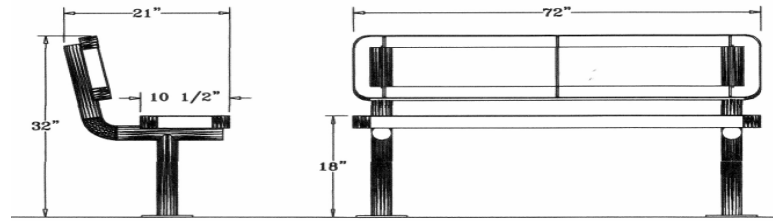

6' UltraLeisure Bench, With Back, Rounded Corners – Surface Mount.

- 108 lbs.
- Seat and back is made with heavy duty plastisol or polyethylene 3/4" #9 expanded coated steel inside a 2" x 3/4" x 1/8" pvc coated angle iron frame.
- (2) 2 3/8" O.D. zinc coated, powder coated galvanized steel legs.
- 10 1/2" Deep seat.
- Some assembly required.

Item #: WC ULB6WBSM

8' UltraLeisure Bench, With Back, Rounded Corners – Surface Mount.

- 165 lbs.
- Seat and back is made with heavy duty plastisol or polyethylene 3/4" #9 expanded coated steel inside a 2" x 3/4" x 1/8" pvc coated angle iron frame.
- (2) 2 3/8" O.D. zinc coated, powder coated galvanized steel legs.
- 10 1/2" Deep seat.
- Some assembly required.