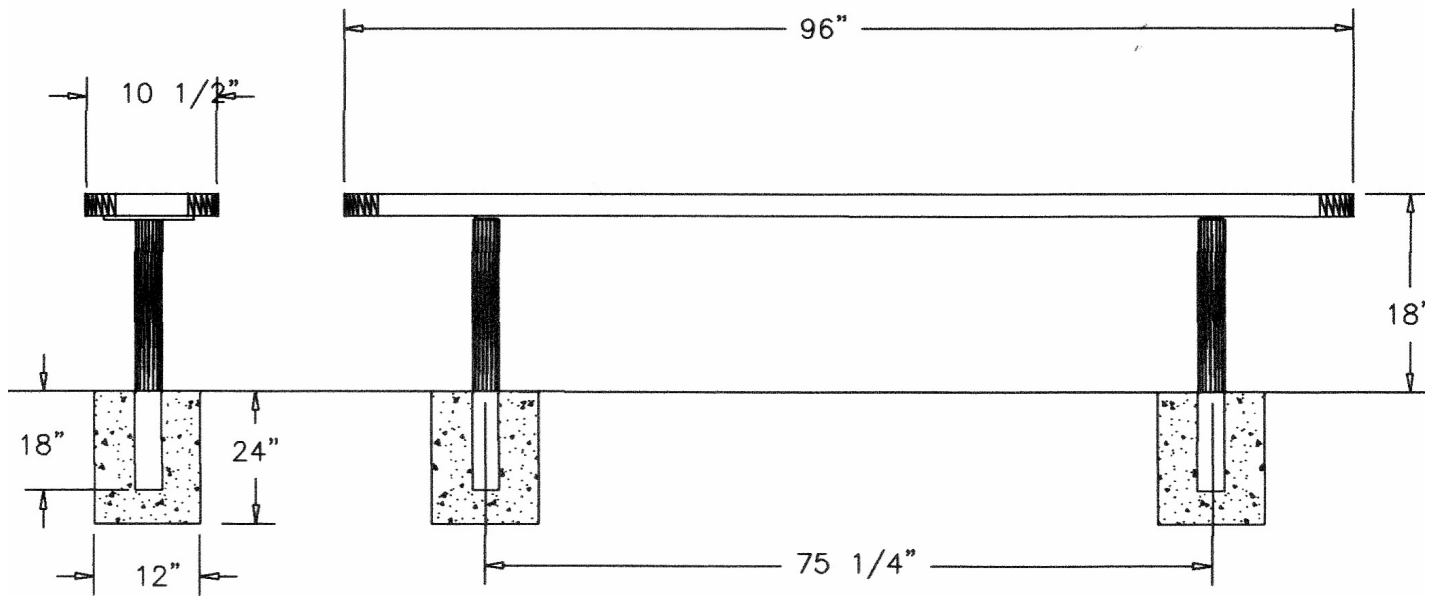

NATIONAL OUTDOOR FURNITURE, INC.

P.O. Box 296 Riverhead, NY 11901
Toll-Free Phone: 1-888-663-4621
Phone: 631-369-9099 Fax: 631-207-8312
Email: nofinc@optonline.net
www.outdoorchaise.com

NATIONAL OUTDOOR FURNITURE, INC.

P.O. Box 325 Pomfret Center, Ct 06259
Toll-Free Phone: 1-888-516-8873
Phone: 1-860-974-9996 Fax: 516-706-1901
Email: nofinc@earthlink.net
www.outdoorchaise.com