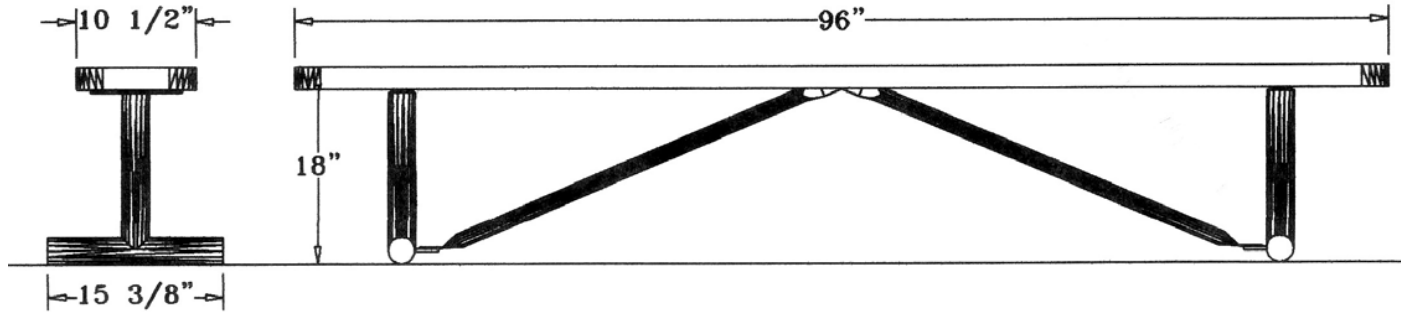

NATIONAL OUTDOOR FURNITURE, INC.

P.O. Box 296 Riverhead, NY 11901
Toll-Free Phone: 1-888-663-4621
Phone: 631-369-9099 Fax: 631-207-8312
Email: nofinc@optonline.net
www.outdoorchaise.com

NATIONAL OUTDOOR FURNITURE, INC.

P.O. Box 325 Pomfret Center, Ct 06259
Toll-Free Phone: 1-888-516-8873
Phone: 1-860-974-9996 Fax: 516-706-1901
Email: nofinc@earthlink.net
www.outdoorchaise.com