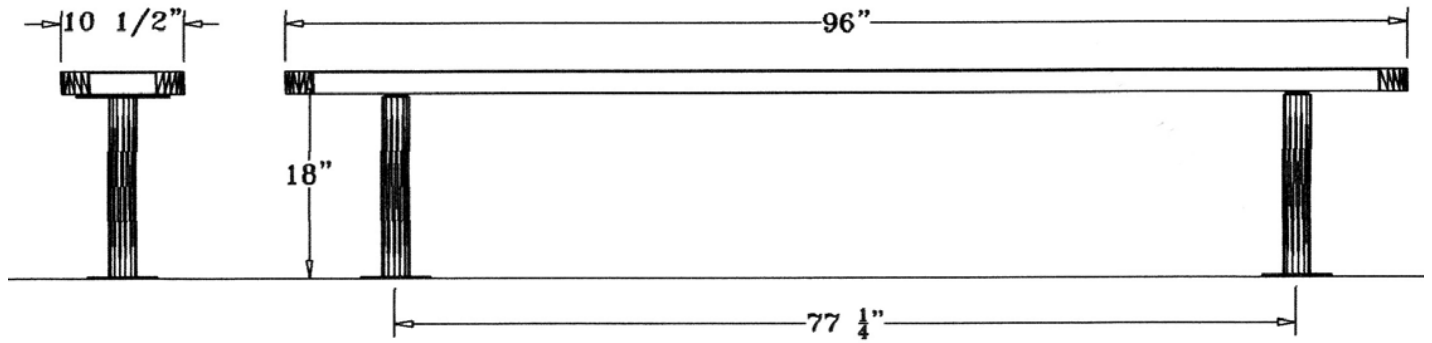

NATIONAL OUTDOOR FURNITURE, INC.
P.O. Box 296 Riverhead, NY 11901
Toll-Free Phone: 1-888-663-4621
Phone: 631-369-9099 Fax: 631-207-8312
Email: nofinc@optonline.net
www.outdoorchaise.com

NATIONAL OUTDOOR FURNITURE, INC.
P.O. Box 325 Pomfret Center, Ct 06259
Toll-Free Phone: 1-888-516-8873
Phone: 1-860-974-9996 Fax: 516-706-1901
Email: nofinc@earthlink.net
www.outdoorchaise.com