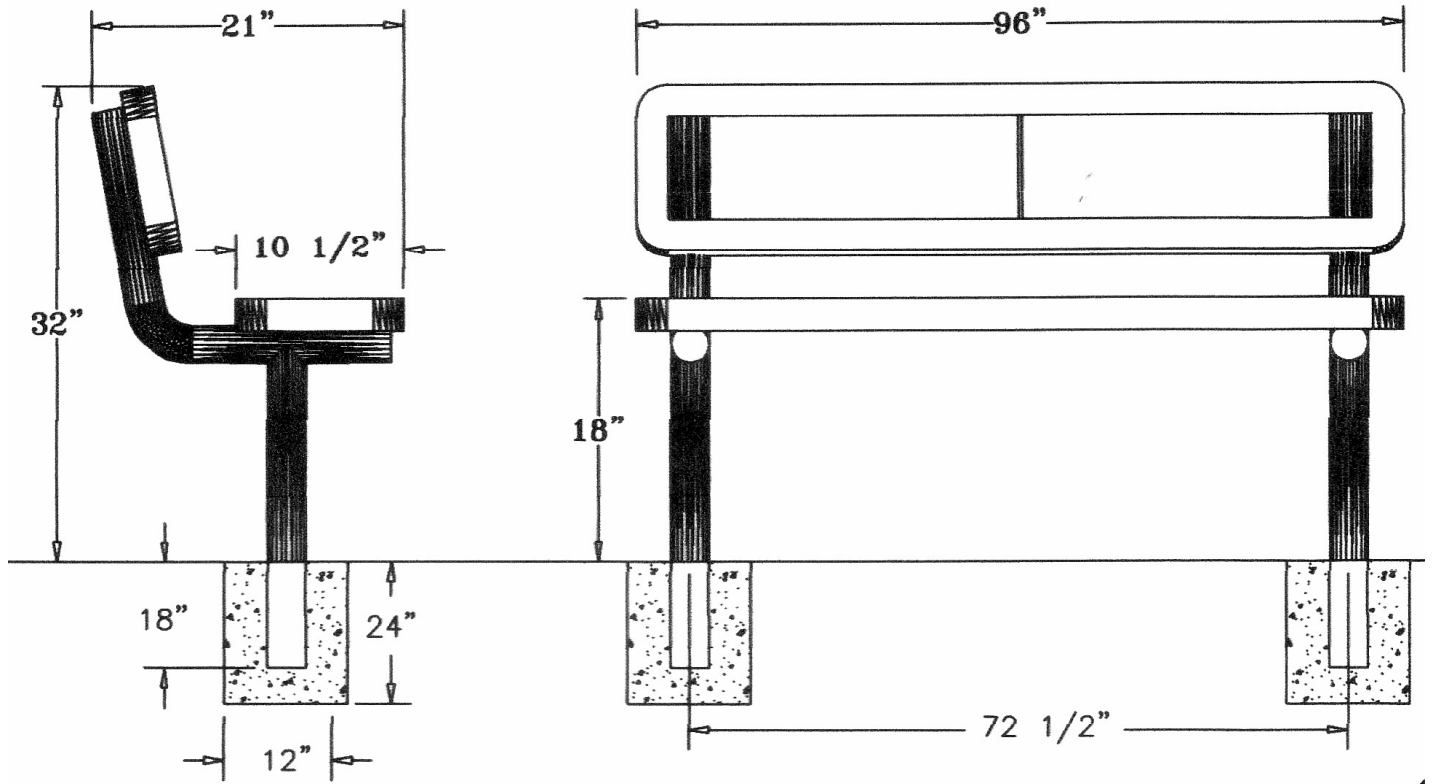

NATIONAL OUTDOOR FURNITURE, INC.
P.O. Box 296 Riverhead, NY 11901
Toll-Free Phone: 1-888-663-4621
Phone: 631-369-9099 Fax: 631-207-8312
Email: nofinc@optonline.net
www.outdoorchaise.com

NATIONAL OUTDOOR FURNITURE, INC.
P.O. Box 325 Pomfret Center, Ct 06259
Toll-Free Phone: 1-888-516-8873
Phone: 1-860-974-9996 Fax: 516-706-1901
Email: nofinc@earthlink.net
www.outdoorchaise.com