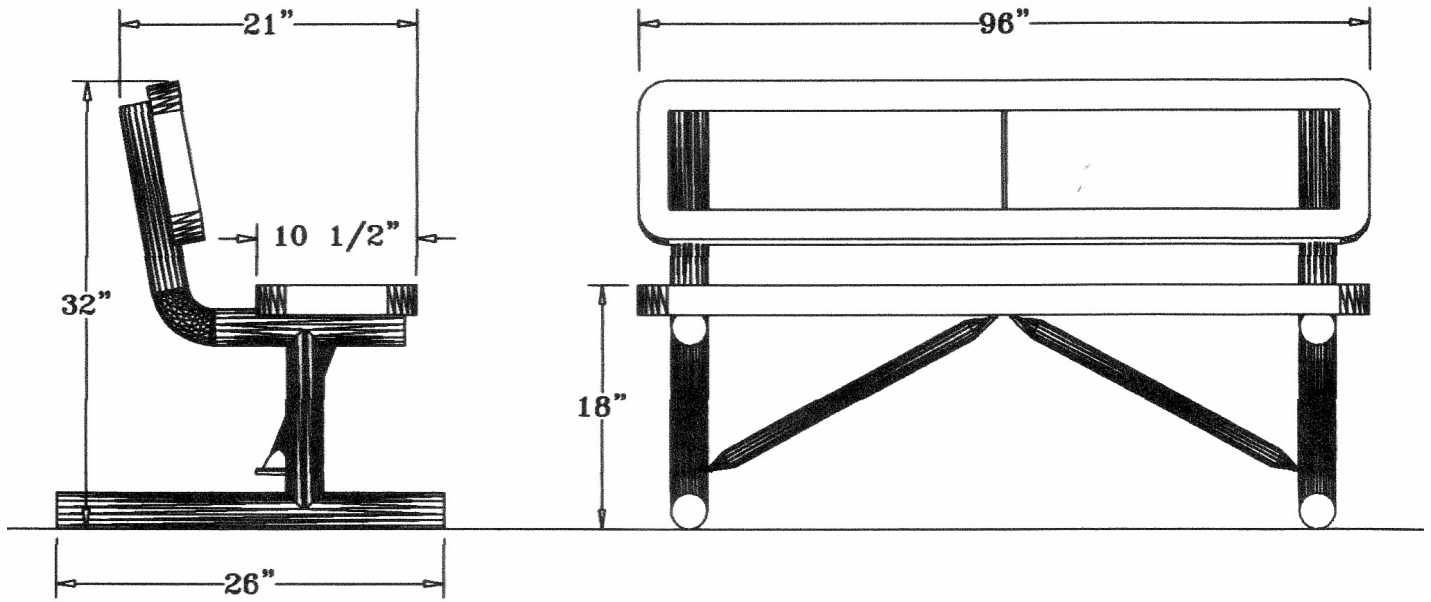

NATIONAL OUTDOOR FURNITURE, INC.

P.O. Box 296 Riverhead, NY 11901
Toll-Free Phone: 1-888-663-4621
Phone: 631-369-9099 Fax: 631-207-8312
Email: nofinc@optonline.net
www.outdoorchaise.com

NATIONAL OUTDOOR FURNITURE, INC.

P.O. Box 325 Pomfret Center, Ct 06259
Toll-Free Phone: 1-888-516-8873
Phone: 1-860-974-9996 Fax: 516-706-1901
Email: nofinc@earthlink.net
www.outdoorchaise.com