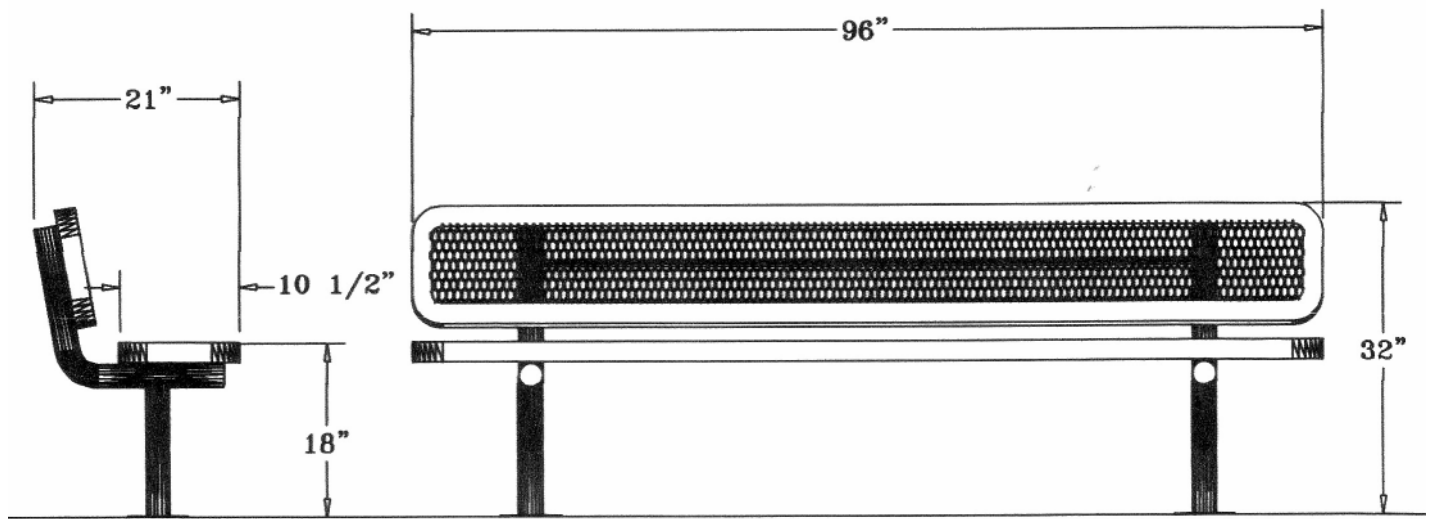

NATIONAL OUTDOOR FURNITURE, INC.
P.O. Box 296 Riverhead, NY 11901
Toll-Free Phone: 1-888-663-4621
Phone: 631-369-9099 Fax: 631-207-8312
Email: nofinc@optonline.net
www.outdoorchaise.com

NATIONAL OUTDOOR FURNITURE, INC.
P.O. Box 325 Pomfret Center, Ct 06259
Toll-Free Phone: 1-888-516-8873
Phone: 1-860-974-9996 Fax: 516-706-1901
Email: nofinc@earthlink.net
www.outdoorchaise.com