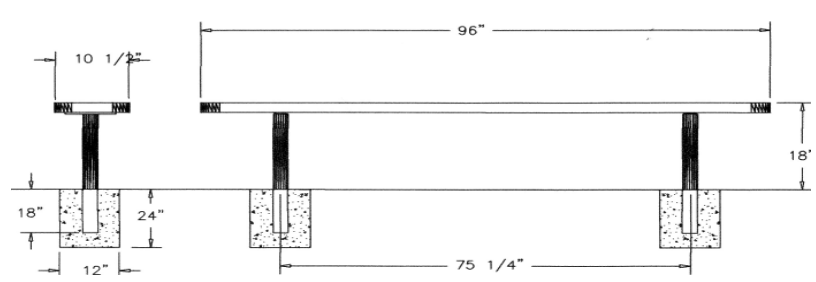

6' UltraLeisure Perforated Bench, No Back, Rounded Corners – Inground Mount.

- 43 lbs.
- Seat is made with large hole 11 gauge punched plastisol or polyethylene coated steel inside a 2" x 3/4" x 1/8" angle iron pvc coated frame.
- (2) 2 3/8" O.D. zinc coated, powder coated galvanized steel legs.
- 10 1/2" Deep seat.
- Some assembly required.

Item #: WC ULBF6IG

8' UltraLeisure Perforated Bench, No Back, Rounded Corners – Inground Mount.

- 81 lbs.
- Seat is made with large hole 11 gauge punched plastisol or polyethylene coated steel inside a 2" x 3/4" x 1/8" angle iron pvc coated frame.
- (2) 2 3/8" O.D. zinc coated, powder coated galvanized steel legs.
- 10 1/2" Deep seat.
- Some assembly required.

Item #: WC ULBF8IG

Colors

* Available in Polyethylene only
** Available in Polyethylene and Plastisol

NATIONAL OUTDOOR FURNITURE, INC.

P.O. Box 296 Riverhead, NY 11901
Toll-Free Phone: 1-888-663-4621
Phone: 631-369-9099 Fax: 631-207-8312
Email: nofinc@optonline.net
www.outdoorchaise.com

NATIONAL OUTDOOR FURNITURE, INC.

P.O. Box 325 Pomfret Center, Ct 06259
Toll-Free Phone: 1-888-516-8873
Phone: 1-860-974-9996 Fax: 516-706-1901
Email: nofinc@earthlink.net
www.outdoorchaise.com