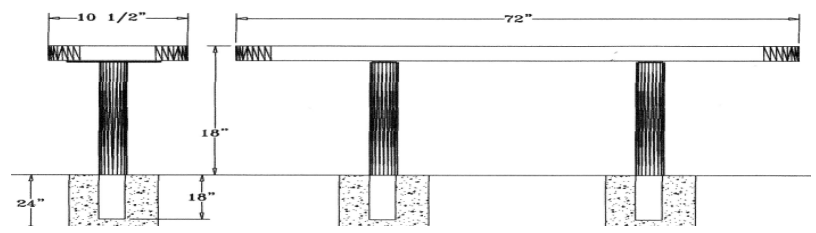

Ultraleisure Perforated Style

6' UltraLeisure Perforated Bench, No Back, Rounded Corners – Inground Mount.

- 43 lbs.
- Seat is made with large hole 11 gauge punched plastisol or polyethylene coated steel inside a 2" x 3/4" x 1/8" angle iron pvc coated frame.
- (2) 2 3/8" O.D. zinc coated, powder coated galvanized steel legs.
- 10 1/2" Deep seat.
- Some assembly required.

Item #: WC ULBF6IG

Ultraleisure Perforated Style

8' UltraLeisure Perforated Bench, No Back, Rounded Corners – Inground Mount.

- 81 lbs.
- Seat is made with large hole 11 gauge punched plastisol or polyethylene coated steel inside a 2" x 3/4" x 1/8" angle iron pvc coated frame.
- (2) 2 3/8" O.D. zinc coated, powder coated galvanized steel legs.
- 10 1/2" Deep seat.
- Some assembly required.