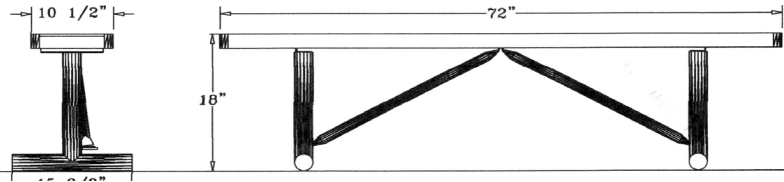

Ultraleisure Perforated Style

8' UltraLeisure Perforated Bench, No Back, Rounded Corners – Portable.

- 81 lbs.
- Seat is made with large hole 11 gauge punched plastisol or polyethylene coated steel inside a 2" x 3/4" x 1/8" angle iron frame.
- (2) 2 3/8" O.D. zinc coated, powder coated galvanized steel legs.
- 10 1/2" Deep seat.
- Some assembly required.

Item #: WC ULBF8P