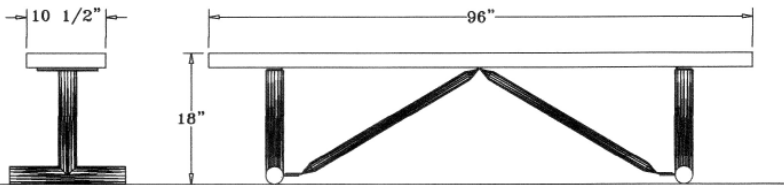

Colors

Plastisol Finish

Polyethylene Finish

Surface Mounting Clamp

Inground Mounting Clamp

NATIONAL OUTDOOR FURNITURE, INC.

P.O. Box 296 Riverhead, NY 11901
Toll-Free Phone: 1-888-663-4621
Phone: 631-369-9099 Fax: 631-207-8312
Email: nofinc@optonline.net
www.outdoorchaise.com

NATIONAL OUTDOOR FURNITURE, INC.

P.O. Box 325 Pomfret Center, Ct 06259
Toll-Free Phone: 1-888-516-8873
Phone: 1-860-974-9996 Fax: 516-706-1901
Email: nofinc@earthlink.net
www.outdoorchaise.com