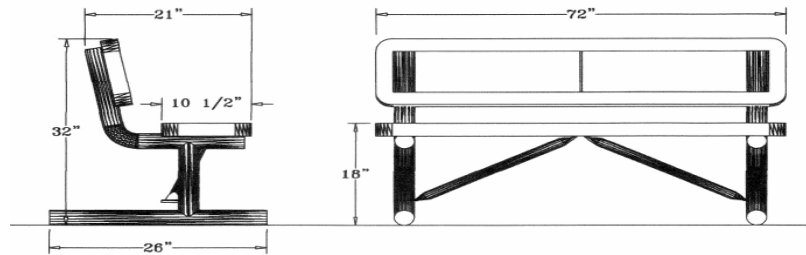

Ultraleisure Perforated Style

6' UltraLeisure Perforated Bench, With Back, Rounded Corners – Portable.

- 113 lbs.
- Seat is made with large hole 11 gauge punched plastisol or polyethylene coated steel inside a 2" x 3/4" x 1/8" angle iron frame.
- (2) 2 3/8" O.D. zinc coated, powder coated galvanized steel legs.
- 10 1/2" Deep seat.
- Some assembly required.

Item #: WC ULBF6WBP

Ultraleisure Perforated Style

8' UltraLeisure Perforated Bench, With Back, Rounded Corners – Portable.

- 170 lbs.
- Seat is made with large hole 11 gauge punched plastisol or polyethylene coated steel inside a 2" x 3/4" x 1/8" angle iron frame.
- (2) 2 3/8" O.D. zinc coated, powder coated galvanized steel legs.
- 10 1/2" Deep seat.
- Some assembly required.