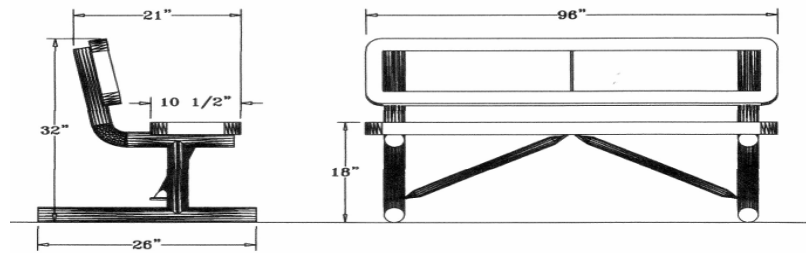

6' UltraLeisure Perforated Bench, With Back, Rounded Corners – Portable.

- 113 lbs.
- Seat is made with large hole 11 gauge punched plastisol or polyethylene coated steel inside a 2" x 3/4" x 1/8" angle iron frame.
- (2) 2 3/8" O.D. zinc coated, powder coated galvanized steel legs.
- 10 1/2" Deep seat.
- Some assembly required.

Item #: WC ULBF6WBP

8' UltraLeisure Perforated Bench, With Back, Rounded Corners – Portable.

- 170 lbs.
- Seat is made with large hole 11 gauge punched plastisol or polyethylene coated steel inside a 2" x 3/4" x 1/8" angle iron frame.
- (2) 2 3/8" O.D. zinc coated, powder coated galvanized steel legs.
- 10 1/2" Deep seat.
- Some assembly required.

Item #: WC ULBF8WBP

Textured Polyethylene and Plastisol Colors

*Sandstone Available in Polyethylene Only

NATIONAL OUTDOOR FURNITURE, INC.

P.O. Box 296 Riverhead, NY 11901
Toll-Free Phone: 1-888-663-4621
Phone: 631-369-9099 Fax: 631-207-8312
Email: nofinc@optonline.net
www.outdoorchaise.com

NATIONAL OUTDOOR FURNITURE, INC.

P.O. Box 325 Pomfret Center, Ct 06259
Toll-Free Phone: 1-888-516-8873
Phone: 1-860-974-9996 Fax: 516-706-1901
Email: nofinc@earthlink.net
www.outdoorchaise.com