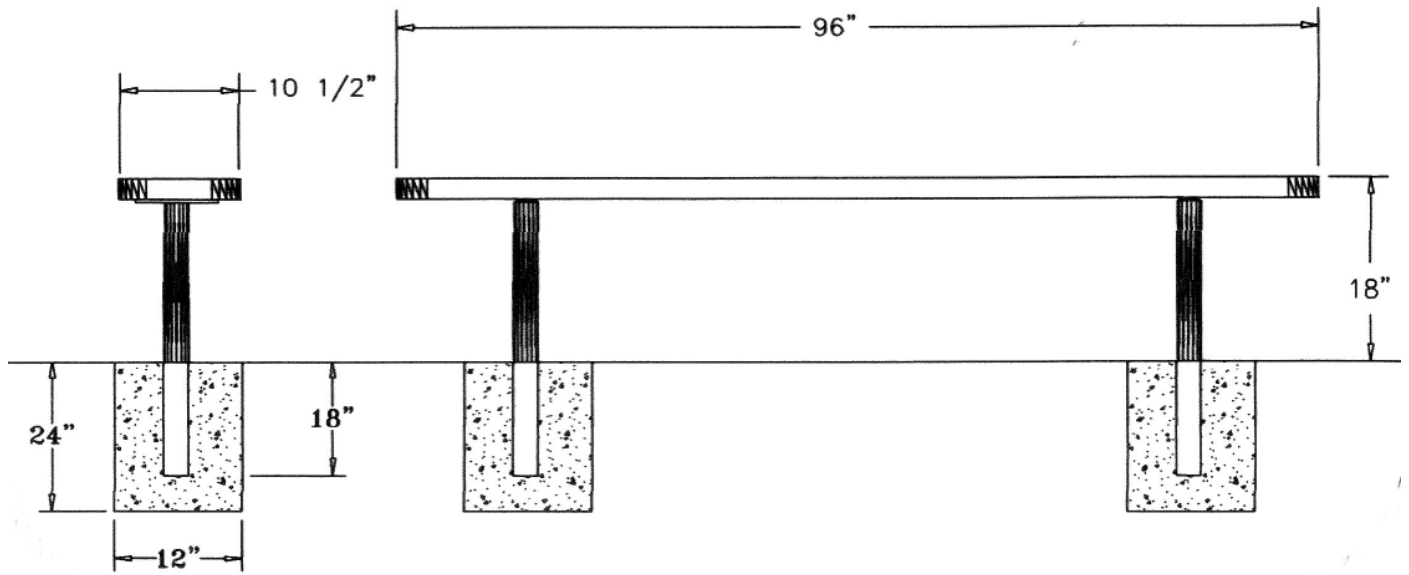

NATIONAL OUTDOOR FURNITURE, INC.

P.O. Box 296 Riverhead, NY 11901
Toll-Free Phone: 1-888-663-4621
Phone: 631-369-9099 Fax: 631-207-8312
Email: nofinc@optonline.net
www.outdoorchaise.com

NATIONAL OUTDOOR FURNITURE, INC.

P.O. Box 325 Pomfret Center, Ct 06259
Toll-Free Phone: 1-888-516-8873
Phone: 1-860-974-9996 Fax: 516-706-1901
Email: nofinc@earthlink.net
www.outdoorchaise.com