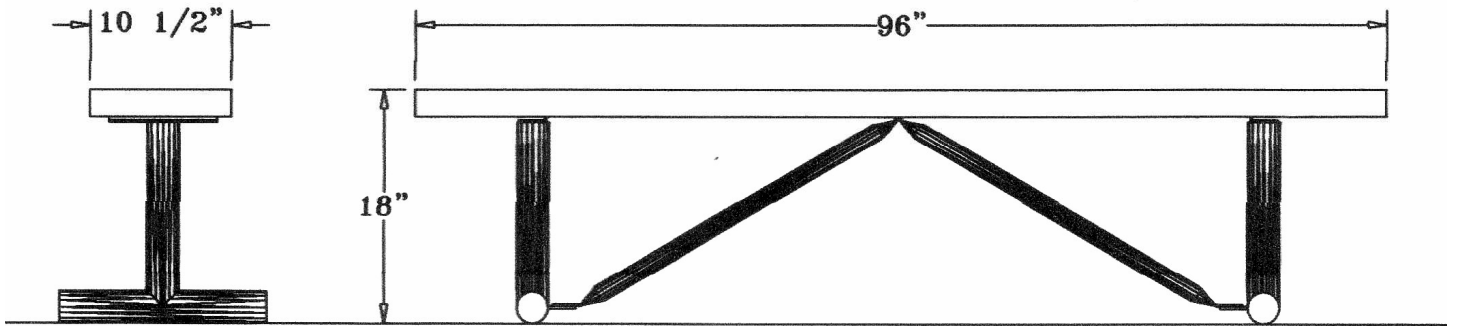

NATIONAL OUTDOOR FURNITURE, INC.

P.O. Box 296 Riverhead, NY 11901
Toll-Free Phone: 1-888-663-4621
Phone: 631-369-9099 Fax: 631-207-8312
Email: nofinc@optonline.net
www.outdoorchaise.com

NATIONAL OUTDOOR FURNITURE, INC.

P.O. Box 325 Pomfret Center, Ct 06259
Toll-Free Phone: 1-888-516-8873
Phone: 1-860-974-9996 Fax: 516-706-1901
Email: nofinc@earthlink.net
www.outdoorchaise.com