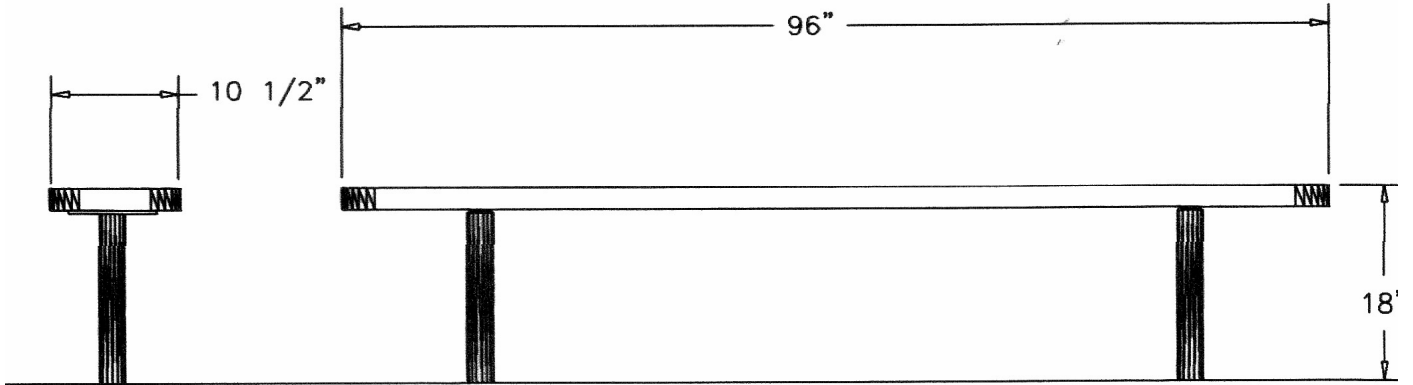

NATIONAL OUTDOOR FURNITURE, INC.
P.O. Box 296 Riverhead, NY 11901
Toll-Free Phone: 1-888-663-4621
Phone: 631-369-9099 Fax: 631-207-8312
Email: nofinc@optonline.net
www.outdoorchaise.com

NATIONAL OUTDOOR FURNITURE, INC.
P.O. Box 325 Pomfret Center, Ct 06259
Toll-Free Phone: 1-888-516-8873
Phone: 1-860-974-9996 Fax: 516-706-1901
Email: nofinc@earthlink.net
www.outdoorchaise.com