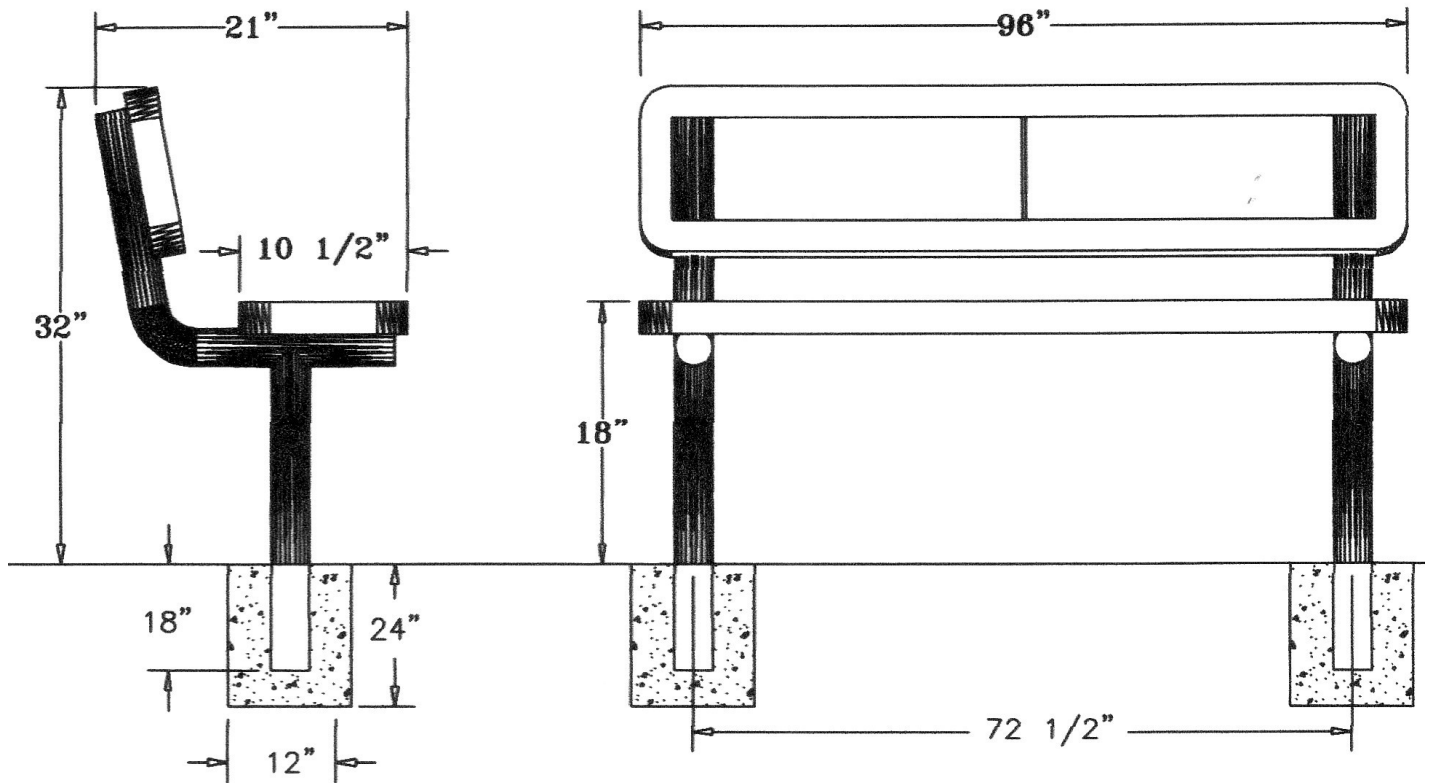

NATIONAL OUTDOOR FURNITURE, INC.
P.O. Box 296 Riverhead, NY 11901
Toll-Free Phone: 1-888-663-4621
Phone: 631-369-9099 Fax: 631-207-8312
Email: nofinc@optonline.net
www.outdoorchaise.com

NATIONAL OUTDOOR FURNITURE, INC.
P.O. Box 325 Pomfret Center, Ct 06259
Toll-Free Phone: 1-888-516-8873
Phone: 1-860-974-9996 Fax: 516-706-1901
Email: nofinc@earthlink.net
www.outdoorchaise.com