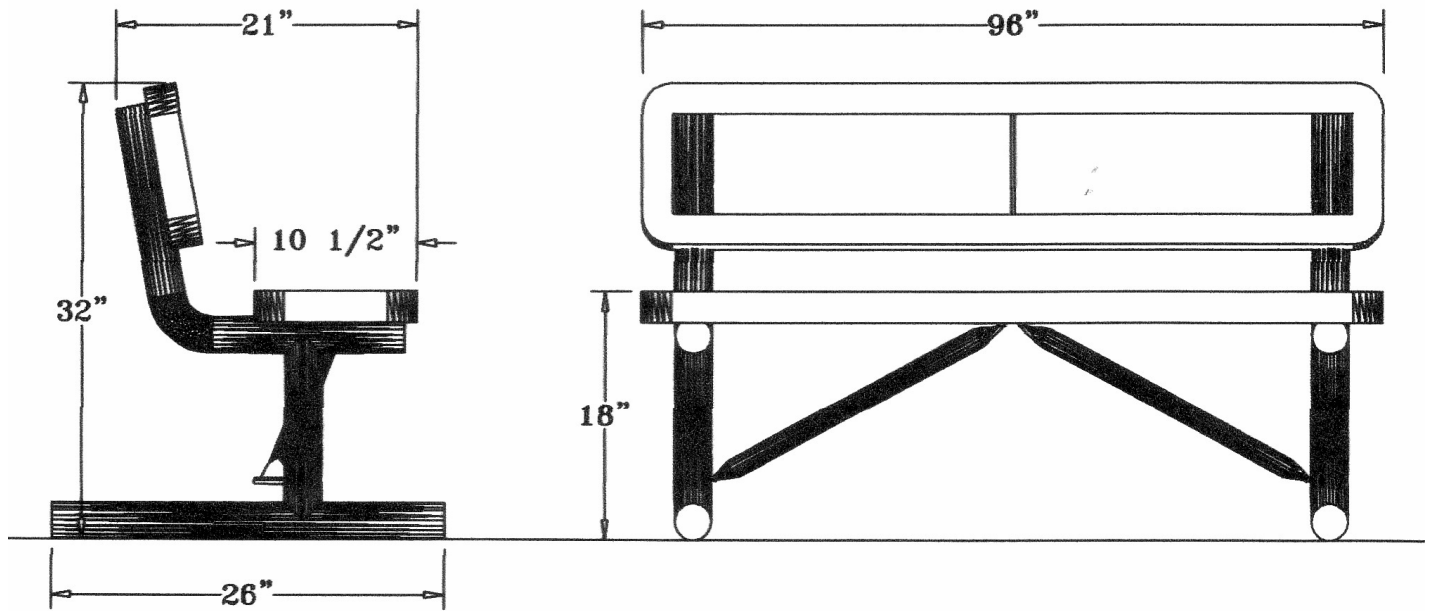

NATIONAL OUTDOOR FURNITURE, INC.

P.O. Box 296 Riverhead, NY 11901
Toll-Free Phone: 1-888-663-4621
Phone: 631-369-9099 Fax: 631-207-8312
Email: nofinc@optonline.net
www.outdoorchaise.com

NATIONAL OUTDOOR FURNITURE, INC.

P.O. Box 325 Pomfret Center, Ct 06259
Toll-Free Phone: 1-888-516-8873
Phone: 1-860-974-9996 Fax: 516-706-1901
Email: nofinc@earthlink.net
www.outdoorchaise.com