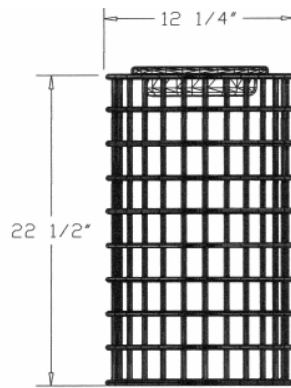

Wire Ash Urn.

- 43 Lbs.
- 11" Diameter x 24" Tall.
- Stainless steel tray.
- Polyethylene coated welded wire.
- Mounting options available.

Item #: WC WASH

Standard Textured Polyethylene Colors

Surface and Inground Mounts