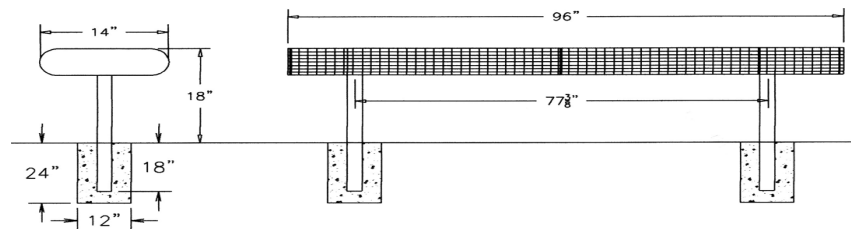

### 6' Wire Bench, No Back - Inground Mount.

- 65 Lbs.
- Plastisol or polyethylene coated welded wire.
- 2 3/8" Zinc coated, powder coated galvanized frame.
- Some assembly required.

**Item #:** WC WB6IG

### 8' Wire Bench, No Back - Inground Mount.

- 75 Lbs.
- Plastisol or polyethylene coated welded wire.
- 2 3/8" Zinc coated, powder coated galvanized frame.
- Some assembly required.

**Item #:** WC WB8IG