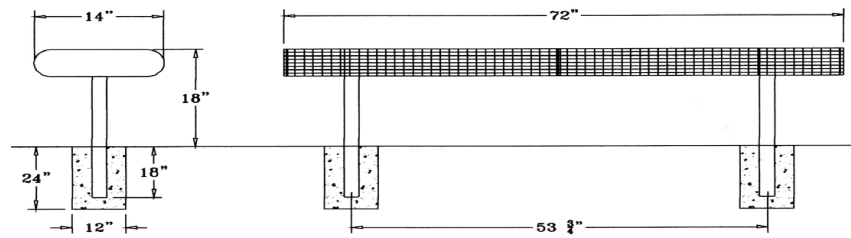

### 6' Wire Bench, No Back - Inground Mount.

- 65 Lbs.
- Plastisol or polyethylene coated welded wire.
- 2 3/8" Zinc coated, powder coated galvanized frame.
- Some assembly required.

**Item #:** WC WB6IG

### 8' Wire Bench, No Back - Inground Mount.

- 75 Lbs.
- Plastisol or polyethylene coated welded wire.
- 2 3/8" Zinc coated, powder coated galvanized frame.
- Some assembly required.

**Item #:** WC WB8IG