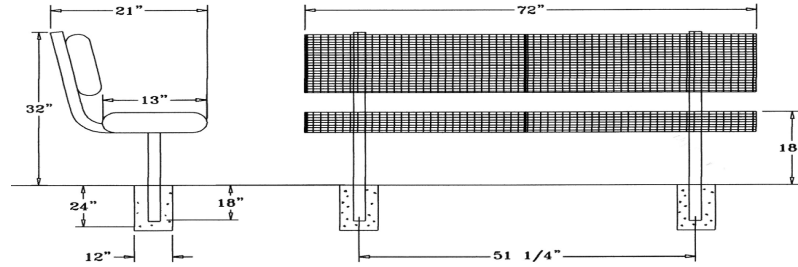

6 Ft. Wire Bench with Back - Inground Mount.

- 130Lbs.
- Plastisol or polyethylene coated welded wire.
- 2 3/8" Zinc coated, powder coated galvanized frame.
- Some assembly required.

Item #: WC WB6WBIG

Wire Style

8 Ft. Wire Bench with Back - Inground Mount.

- 150Lbs.
- Plastisol or polyethylene coated welded wire.
- 2 3/8" Zinc coated, powder coated galvanized frame.
- Some assembly required.

Item #: WC WB8WBIG

Wire Style