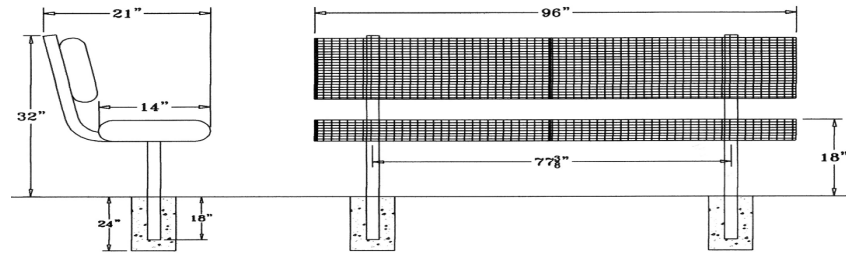

6 Ft. Wire Bench with Back - Inground Mount.

- 130Lbs.
- Plastisol or polyethylene coated welded wire.
- 2 3/8" Zinc coated, powder coated galvanized frame.
- Some assembly required.

Item #: WC WB6WBIG

Wire Style

8 Ft. Wire Bench with Back - Inground Mount.

- 150Lbs.
- Plastisol or polyethylene coated welded wire.
- 2 3/8" Zinc coated, powder coated galvanized frame.
- Some assembly required.

Item #: WC WB8WBIG

Wire Style