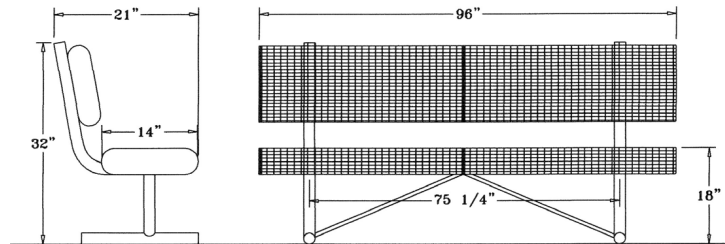

6 Ft. Wire Bench with Back - Portable.

- 134 Lbs.
- Plastisol or polyethylene coated welded wire.
- 2 3/8" Zinc coated, powder coated galvanized legs.
- Some assembly required.

Item #: WC WB6WBP

8 Ft. Wire Bench with Back - Portable.

- 154 Lbs.
- Plastisol or polyethylene coated welded wire.
- 2 3/8" Zinc coated, powder coated galvanized legs.
- Some assembly required.

Item #: WC WB8WBP

Colors

*Blue *Mystic Blue**Mariner Blue *Teal

*Purple **Red *Burgundy **Yellow