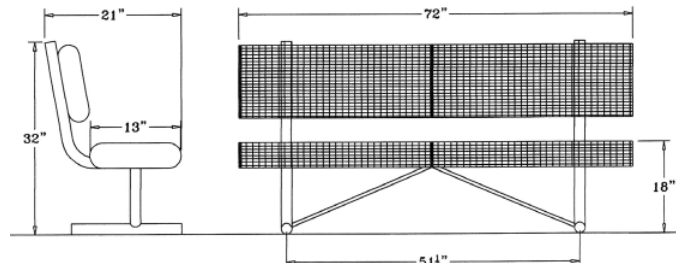

6 Ft. Wire Bench with Back - Portable.

- 134 Lbs.
- Plastisol or polyethylene coated welded wire.
- 2 3/8" Zinc coated, powder coated galvanized legs.
- Some assembly required.

Item #: WC WB6WBP

8 Ft. Wire Bench with Back - Portable.

- 154 Lbs.
- Plastisol or polyethylene coated welded wire.
- 2 3/8" Zinc coated, powder coated galvanized legs.
- Some assembly required.

Item #: WC WB8WBP

Colors

*Blue *Mystic Blue**Mariner Blue *Teal

*Purple **Red *Burgundy **Yellow