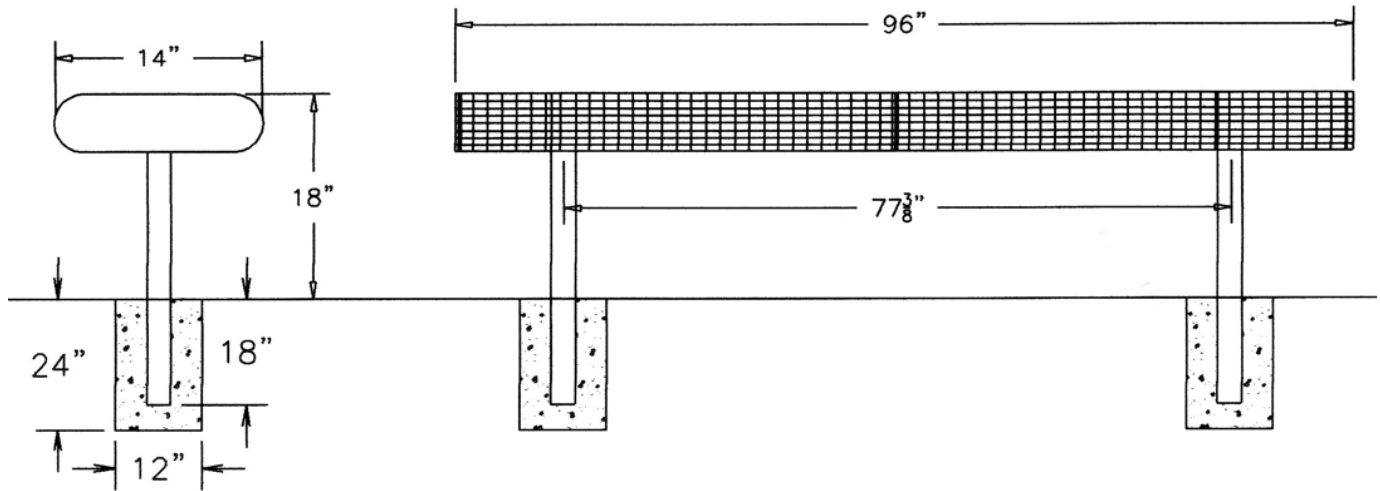

8 Ft. Wire Bench, No Back - Inground Mount.

- 75 Lbs.
- PVC coated welded wire.
- 2 3/8" Zinc coated, powder coated galvanized legs.
- Some assembly required.

Item #: WC WB8IG

Standard Plastisol Colors

NATIONAL OUTDOOR FURNITURE, INC.