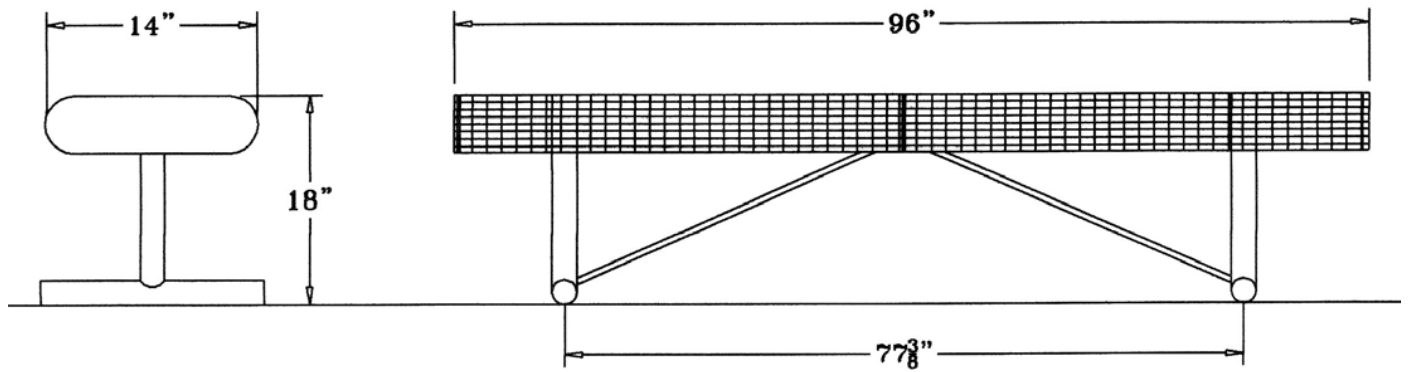

NATIONAL OUTDOOR FURNITURE, INC.
P.O. Box 296 Riverhead, NY 11901
Toll-Free Phone: 1-888-663-4621
Phone: 631-369-9099 Fax: 631-207-8312
Email: nofinc@optonline.net
www.outdoorchaise.com

NATIONAL OUTDOOR FURNITURE, INC.
P.O. Box 325 Pomfret Center, Ct 06259
Toll-Free Phone: 1-888-516-8873
Phone: 1-860-974-9996 Fax: 516-706-1901
Email: nofinc@earthlink.net
www.outdoorchaise.com