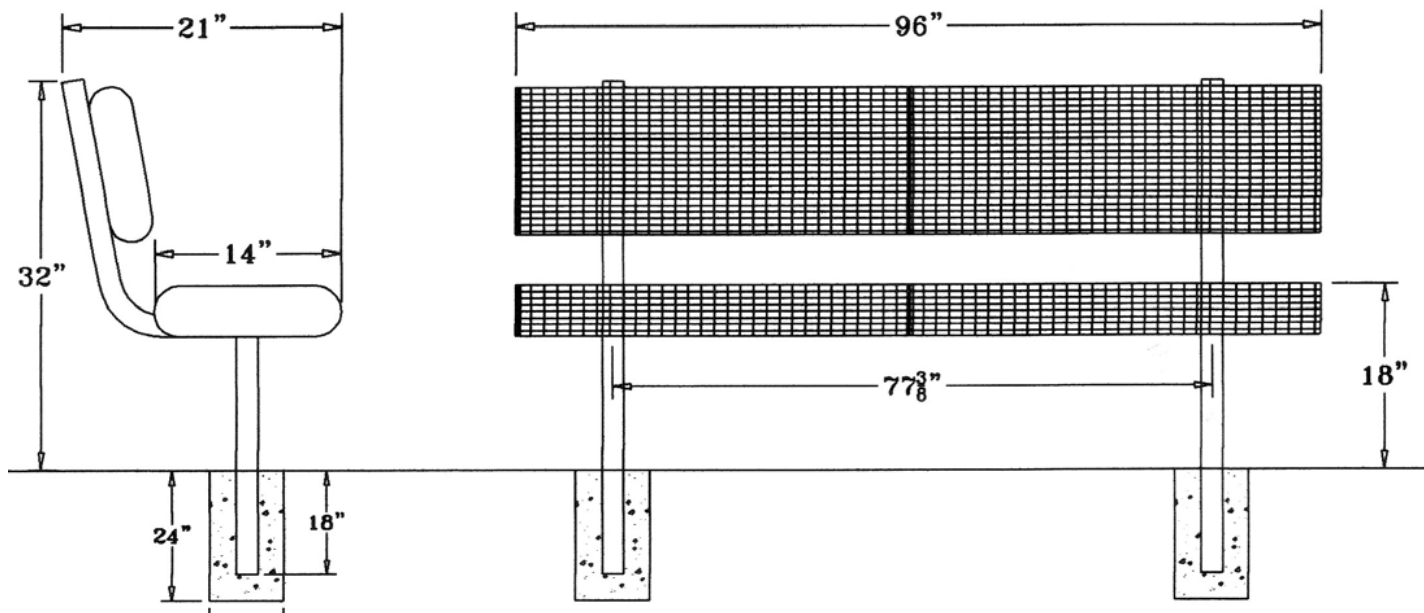

NATIONAL OUTDOOR FURNITURE, INC.

P.O. Box 296 Riverhead, NY 11901
Toll-Free Phone: 1-888-663-4621
Phone: 631-369-9099 Fax: 631-207-8312
Email: nofinc@optonline.net
www.outdoorchaise.com

NATIONAL OUTDOOR FURNITURE, INC.

P.O. Box 325 Pomfret Center, Ct 06259
Toll-Free Phone: 1-888-516-8873
Phone: 1-860-974-9996 Fax: 516-706-1901
Email: nofinc@earthlink.net
www.outdoorchaise.com