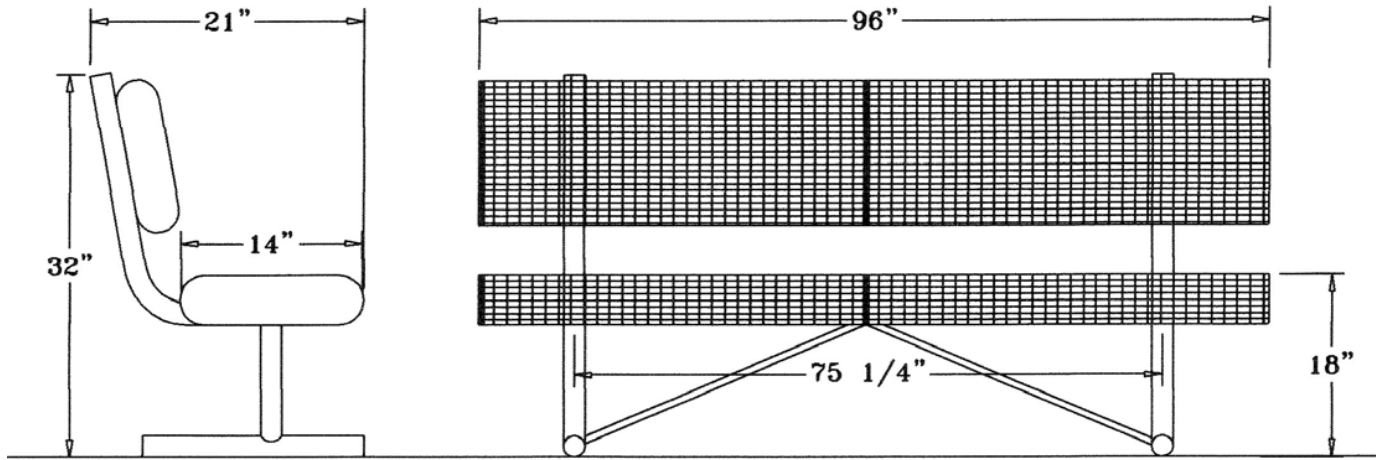

**8 Ft. Wire Bench with Back - Portable.**

- 154 Lbs.
- PVC coated welded wire.
- 2 3/8" Zinc coated, powder coated galvanized legs.
- Some assembly required.

**Item #:** WC WB8WBP

**Standard Plastisol Colors**