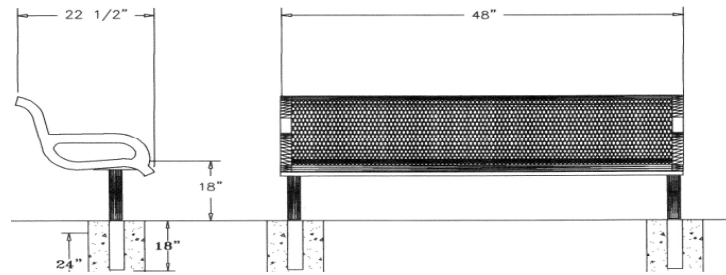

Classic Style

6 Ft. Classic Wingline Bench with Back - Inground Mount.

- 146 Lbs.
- Plastisol or polyethylene coated ribbed steel seat/back.
- 2 7/8" Zinc coated, powder coated galvanized legs.
- Some assembly required.

Item #: WC WC6WBIG