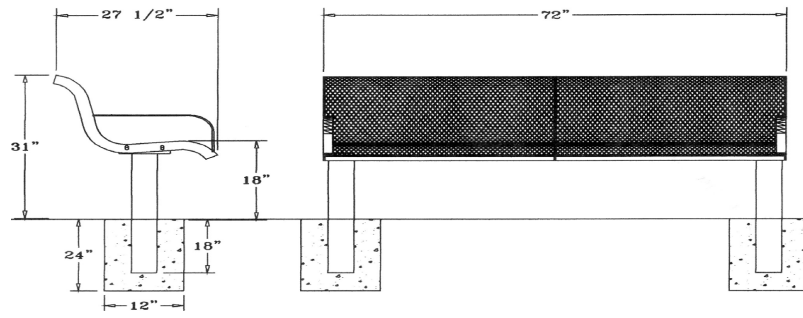

Colors

* Available in Polyethylene only
** Available in Polyethylene and Plastisol

NATIONAL OUTDOOR FURNITURE, INC.

P.O. Box 296 Riverhead, NY 11901
Toll-Free Phone: 1-888-663-4621
Phone: 631-369-9099 Fax: 631-207-8312
Email: nofinc@optonline.net
www.outdoorchaise.com

NATIONAL OUTDOOR FURNITURE, INC.

P.O. Box 325 Pomfret Center, Ct 06259
Toll-Free Phone: 1-888-516-8873
Phone: 1-860-974-9996 Fax: 516-706-1901
Email: nofinc@earthlink.net
www.outdoorchaise.com