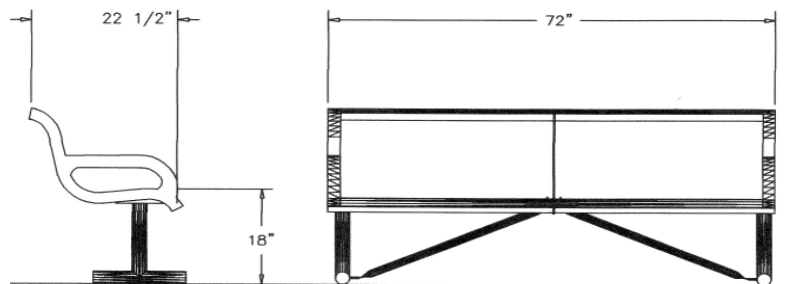

Colors

*Blue *Mystic Blue**Mariner Blue *Teal

*Purple **Red *Burgundy **Yellow

**Green **Black **Brown *Clay

*Gray *White *Orange *Sandstone

* Available in Polyethylene only
** Available in Polyethylene and Plastisol

Plastisol Finish

Polyethylene Finish

Surface Mounting Clamp

Inground Mounting Clamp

NATIONAL OUTDOOR FURNITURE, INC.

P.O. Box 296 Riverhead, NY 11901
Toll-Free Phone: 1-888-663-4621
Phone: 631-369-9099 Fax: 631-207-8312
Email: nofinc@optonline.net
www.outdoorchaise.com

NATIONAL OUTDOOR FURNITURE, INC.

P.O. Box 325 Pomfret Center, Ct 06259
Toll-Free Phone: 1-888-516-8873
Phone: 1-860-974-9996 Fax: 516-706-1901
Email: nofinc@earthlink.net
www.outdoorchaise.com