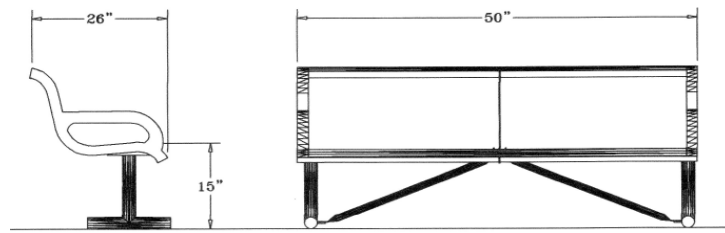

Classic Style

4 Ft. Classic Wingline Bench with Back - Portable.

- 131 Lbs.
- Plastisol or polyethylene coated ribbed steel seat/back.
- 2 7/8" Zinc coated, powder coated galvanized legs.
- Some assembly required.

Item #: WC WC4WBP

Classic Style

6 Ft. Classic Wingline Bench with Back - Portable.

- 174 Lbs.
- Plastisol or polyethylene coated ribbed steel seat/back.
- 2 7/8" Zinc coated, powder coated galvanized legs.
- Some assembly required.