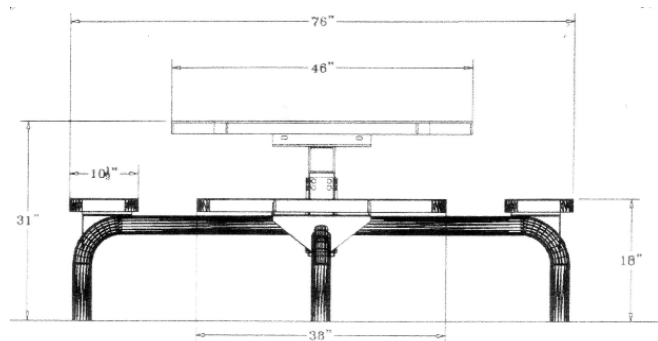

NATIONAL OUTDOOR FURNITURE, INC.
P.O. Box 296 Riverhead, NY 11901
Toll-Free Phone: 1-888-663-4621
Phone: 631-369-9099 Fax: 631-207-8312
Email: nofinc@optonline.net
www.outdoorchaise.com

NATIONAL OUTDOOR FURNITURE, INC.
P.O. Box 325 Pomfret Center, Ct 06259
Toll-Free Phone: 1-888-516-8873
Phone: 1-860-974-9996 Fax: 516-706-1901
Email: nofinc@earthlink.net
www.outdoorchaise.com