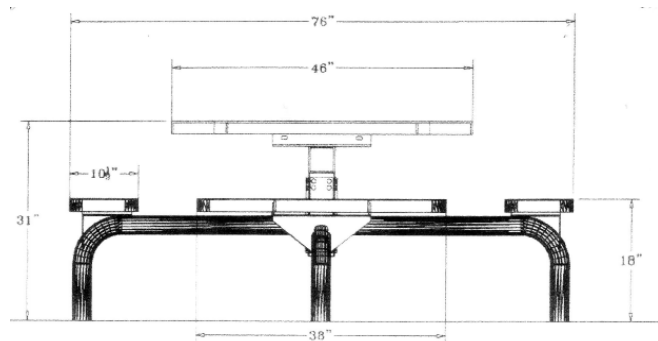

46" Square Web Table with (4) Attached Seats, Rounded Corners - Surface Mount.

- 284 lbs.
- Top and seats are made with heavy duty plastisol or polyethylene $\frac{3}{4}$ " #9 expanded metal inside a 2" x 2" x $\frac{1}{8}$ " angle iron frame.
- 2 $\frac{7}{8}$ " zinc coated, powder coated galvanized frame.
- Surface mounting covers not included.
- With or without umbrella hole.
- Some assembly required.

Item #: WC WSQ46SM

Colors

* Available in Polyethylene only
** Available in Polyethylene and Plastisol

NATIONAL OUTDOOR FURNITURE, INC.
P.O. Box 296 Riverhead, NY 11901
Toll-Free Phone: 1-888-663-4621
Phone: 631-369-9099 Fax: 631-207-8312
Email: nofinc@optonline.net
www.outdoorchaise.com

NATIONAL OUTDOOR FURNITURE, INC.
P.O. Box 325 Pomfret Center, Ct 06259
Toll-Free Phone: 1-888-516-8873
Phone: 1-860-974-9996 Fax: 516-706-1901
Email: nofinc@earthlink.net
www.outdoorchaise.com