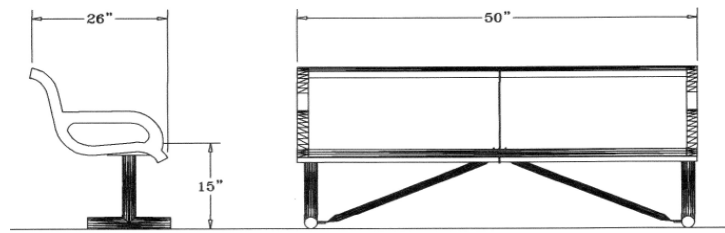

Wire Style

6 Ft. Wire Wingline Bench with Back - Portable.

- 136 Lbs.
- Plastisol or polyethylene coated welded wire.
- 2 3/8" Zinc coated, powder coated galvanized frame.
- Some assembly required.

Item #: WC WW6WBP