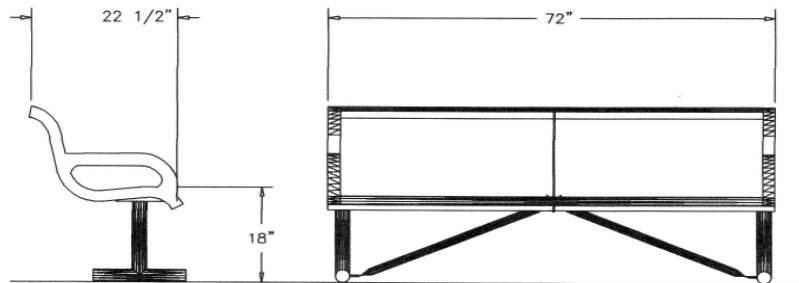

4 Ft. Wire Wingline Bench with Back - Portable.

- 106 Lbs.
- Plastisol or polyethylene coated welded wire.
- 2 3/8" Zinc coated, powder coated galvanized frame.
- Some assembly required.

Item #: WC WW4WBP

6 Ft. Wire Wingline Bench with Back - Portable.

- 136 Lbs.
- Plastisol or polyethylene coated welded wire.
- 2 3/8" Zinc coated, powder coated galvanized frame.
- Some assembly required.

Item #: WC WW6WBP

Colors

NATIONAL OUTDOOR FURNITURE, INC.
P.O. Box 296 Riverhead, NY 11901
Toll-Free Phone: 1-888-663-4621
Phone: 631-369-9099 Fax: 631-207-8312
Email: nofinc@optonline.net
www.outdoorchaise.com

NATIONAL OUTDOOR FURNITURE, INC.
P.O. Box 325 Pomfret Center, Ct 06259
Toll-Free Phone: 1-888-516-8873
Phone: 1-860-974-9996 Fax: 516-706-1901
Email: nofinc@earthlink.net
www.outdoorchaise.com